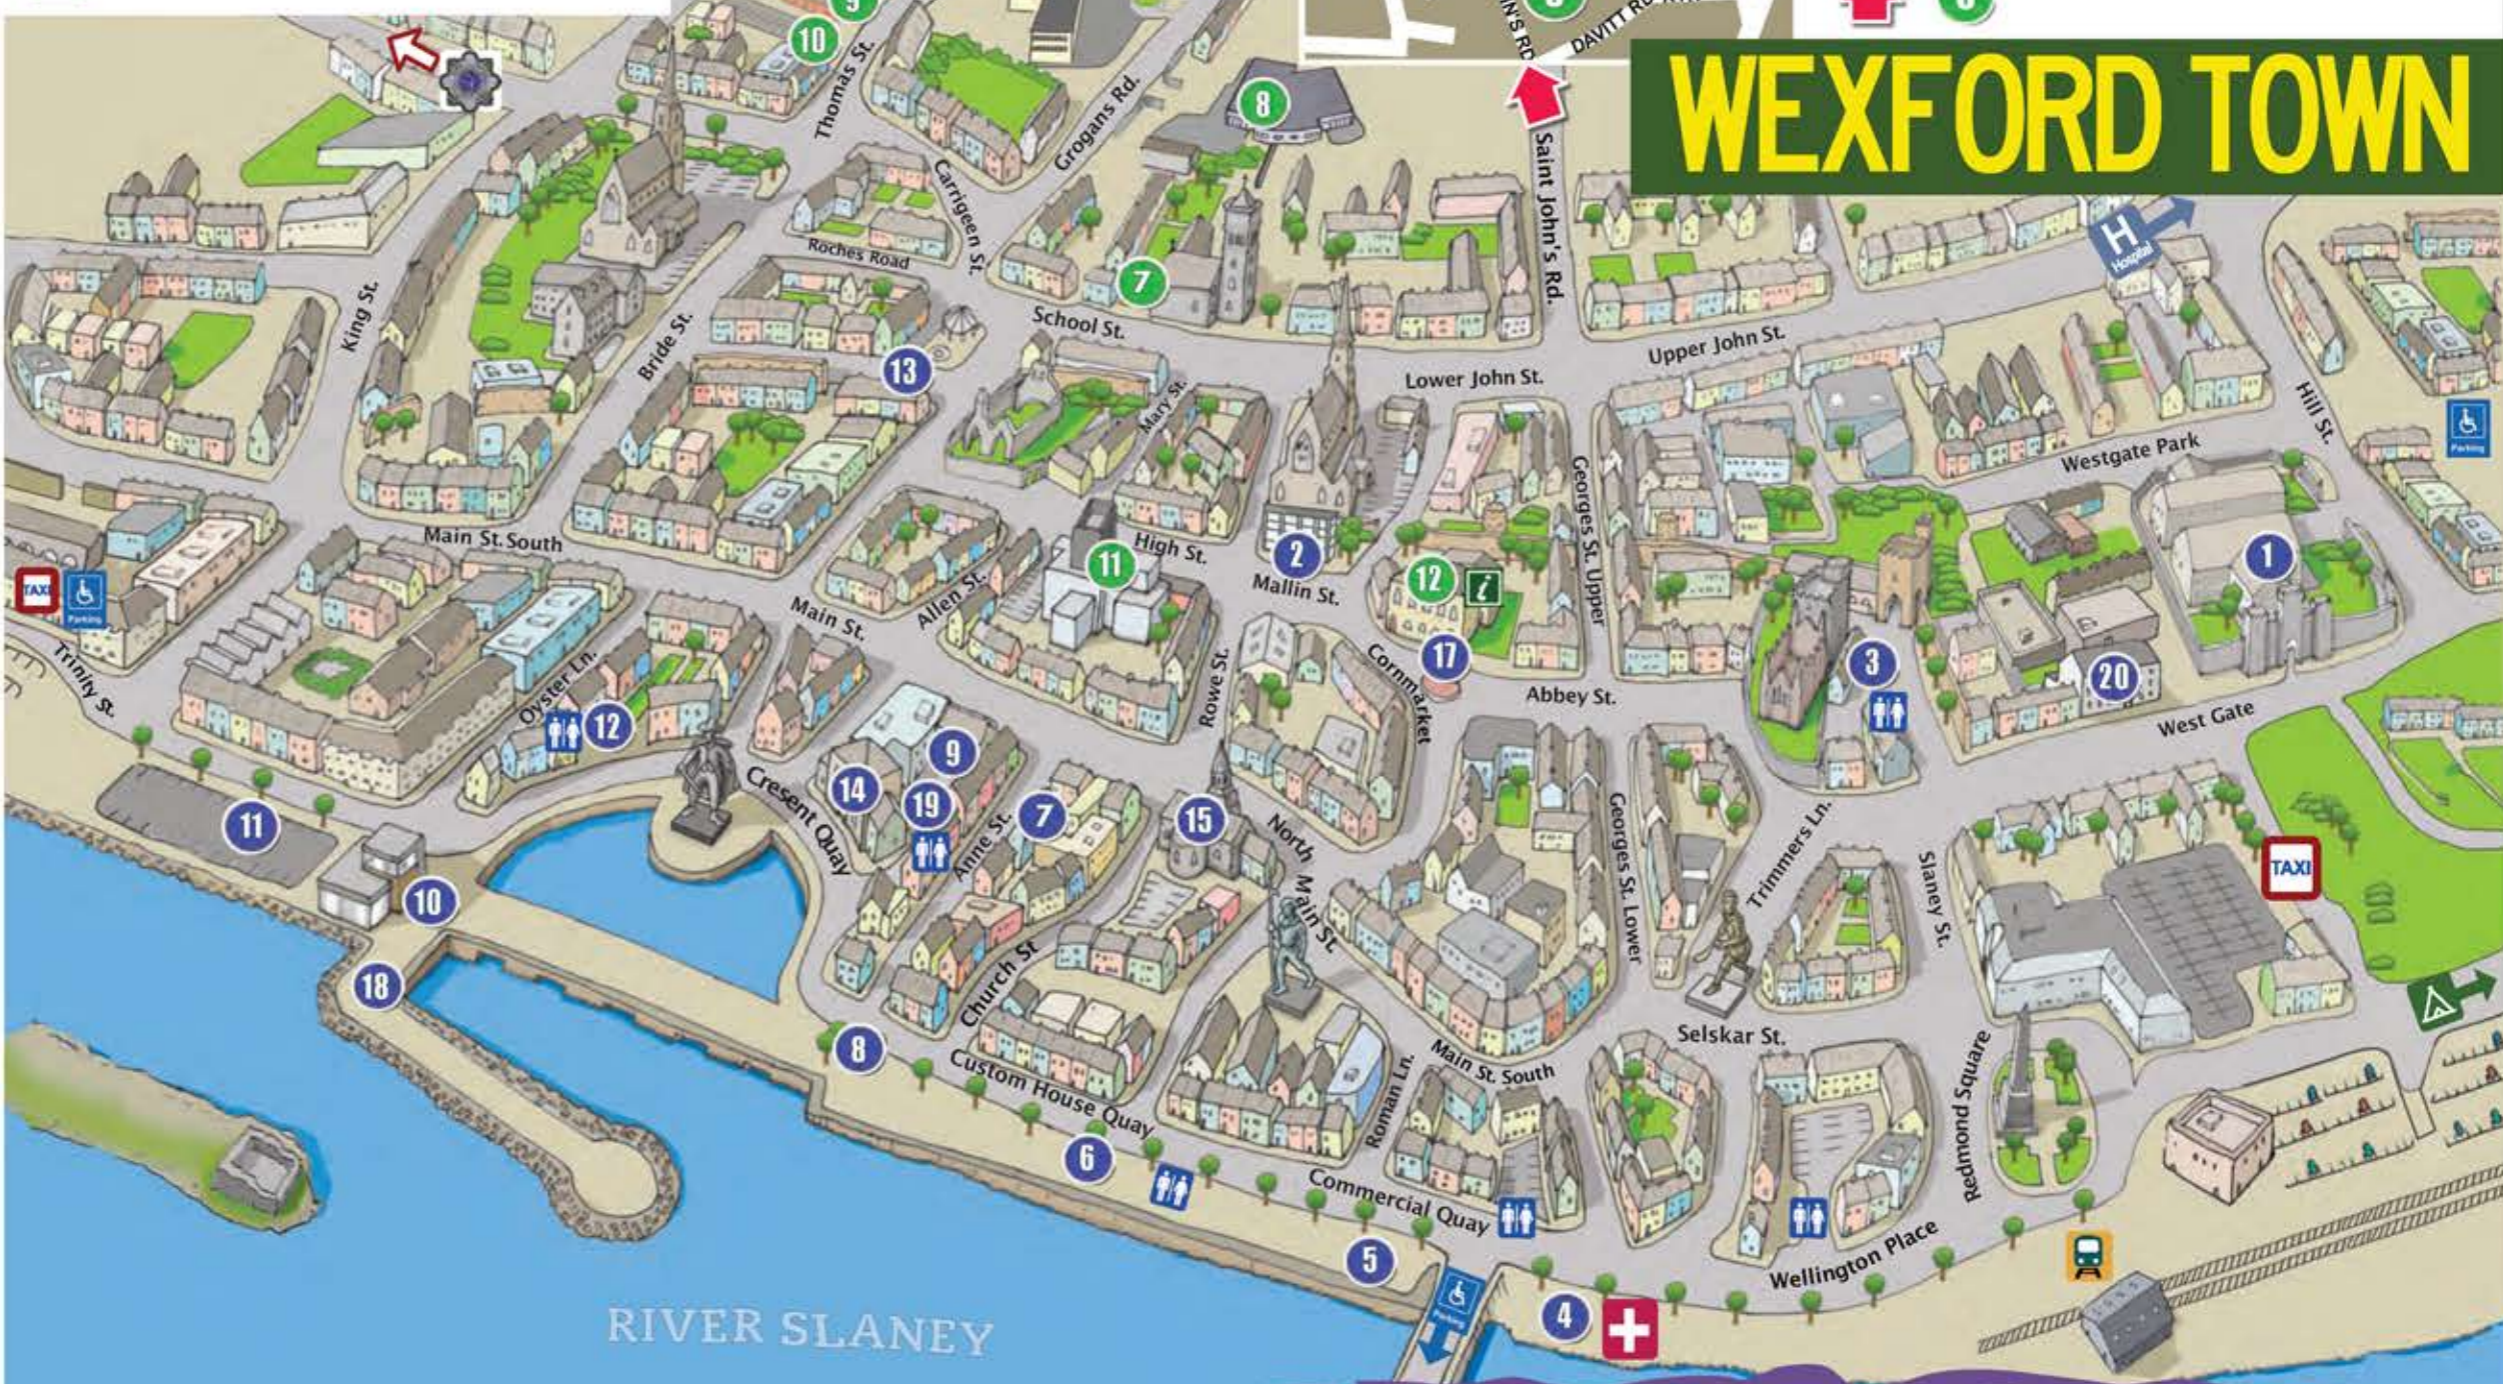

KEEP FOLLOWING THESE ROADS UP TO THE NUMBERED LOCATION

WEXFORD TOWN

EMERGENCY/TRANSPORT INFORMATION

 Garda Station	 Taxi Rank
 Hospital	 Public Toilets
 Fleadh Medical Centre	 Disabled Parking
 Train Station	 Tourist Information
 Camping	

- ### IONAID CHOMÓRTAIS / COMPETITION VENUES
- 1 Wexford Credit Union Dome Y35 YV0F
 - 2 Scout Hall Clonard Y35 CXC6
 - 3 Kennedy Park National School Y35 DR12
 - 4 St. Peter's College Secondary School Y35 P8WT
 - 5 SETU Wexford Campus Y35 KA07
 - 6 Mercy Primary School Y35 X084
 - 7 Friary Hall Y35 H793
 - 8 Presentation Secondary School / Fleadh Office Y35 XV70
 - 9 CBS Primary School Y35 H343
 - 10 CBS Secondary School Y35 XV02
 - 11 National Opera House Y35 FEP3
 - 12 Wexford Arts Centre Y35 X5HF
 - 13 Loreto Secondary School Y35 WT28

- ### IONAID EILE / OTHER VENUES.
- 1 Event Control Centre
 - 2 Wexford Library
 - 3 Seachtain na Gaeilge (Westgate Tower)
 - 4 Event Medical Centre
 - 5 Wexford Credit Union Gig-Rig
 - 6 Quay Front Food Village
 - 7 Wexford Fleadh Artisan Food Hall
 - 8 Official Comhaltas Merchandise Store
 - 9 Crescent Quay Craft Village
 - 10 Fleadh Information Centre
 - 11 Funfair
 - 12 TG4 Fleadh TV
 - 13 Raidió na Gaeltachta
 - 14 Civil Defence (Ballast Office)
 - 15 St. Iberius Church
 - 16 Chadwicks Wexford Park
 - 17 RTE Roadcaster
 - 18 South East Radio
 - 19 Wexford Home Preserves Jam at the Fleadh
 - 20 Selskar School